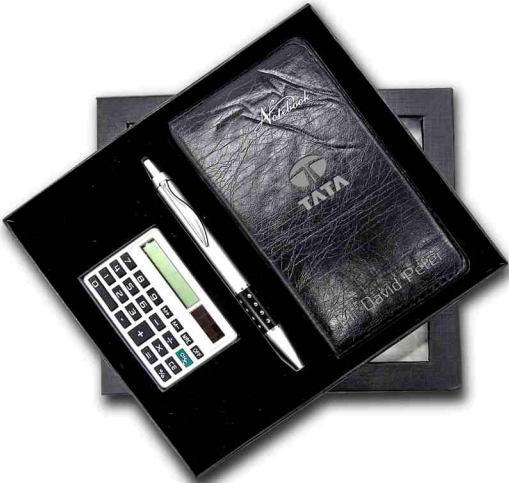

FLGS-16 ●
Fiber Lasered Gift Set