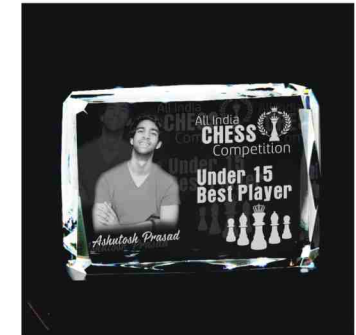

3D-1012A ●

Size: 120mmX80mmX50mm
Suitable Light Base: 3D-LB-A

3D-1012B ●

Size: 140mmX70mmX50mm
Suitable Light Base: 3D-LB-A

3D-1118E ●

Size: 120mmX150mmX30mm
Suitable Light Base: 3D-LB-C / 3D-LB-D

3D-1151A ●