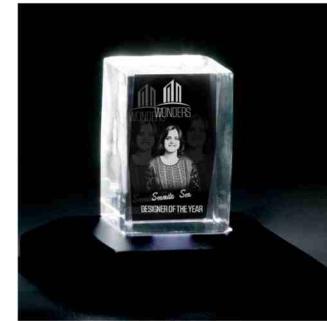

3D-1005 ●
Size: 55mmX35mmX35mm
Suitable Light Base: 3D-LB-A