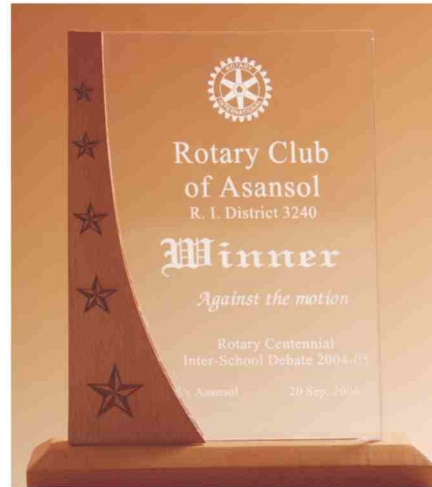

1115A / 1115B / 1115C ●

Acrylic & Wood Fusion Award

CODE:	1115A	1115B	1115C
HT:	25.4cm	22.8cm	19cm