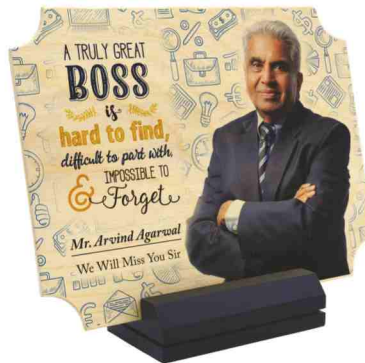

Touch

Remote Control

3D MOON 40-PREMIUM ●

Personalised 3D Moon Lamp customised with your given picture, Logo, Message etc this moon lamp is an ideal business gift for customers & associates, comes with 16 color rechargeable LED controlled by a remote.

SIZE: Diameter 14 cm

Available in 2 Sizes
WPF-MEMENTO-M-PREMIUM
 Size : 6X6 inch
WPF-MEMENTO-S-PREMIUM
 Size : 5X5 inch

WPF-MEMENTO-PREMIUM

Sublimation printing on premium wooden plaque, comes with wooden base.

Available in 2 Sizes
WPF-R1-M-PREMIUM
 Size : 8X6 inch
WPF-R1-S-PREMIUM
 Size : 6.5X4.5 inch

Available in 2 Sizes
WPF-R1-M Size : 8X6 inch
WPF-R1-S Size : 6.5X4.5 inch

Available in 2 Sizes
WPF-R2-M-PREMIUM
 Size : 8X6 inch
WPF-R2-S-PREMIUM
 Size : 6.5X4.5 inch