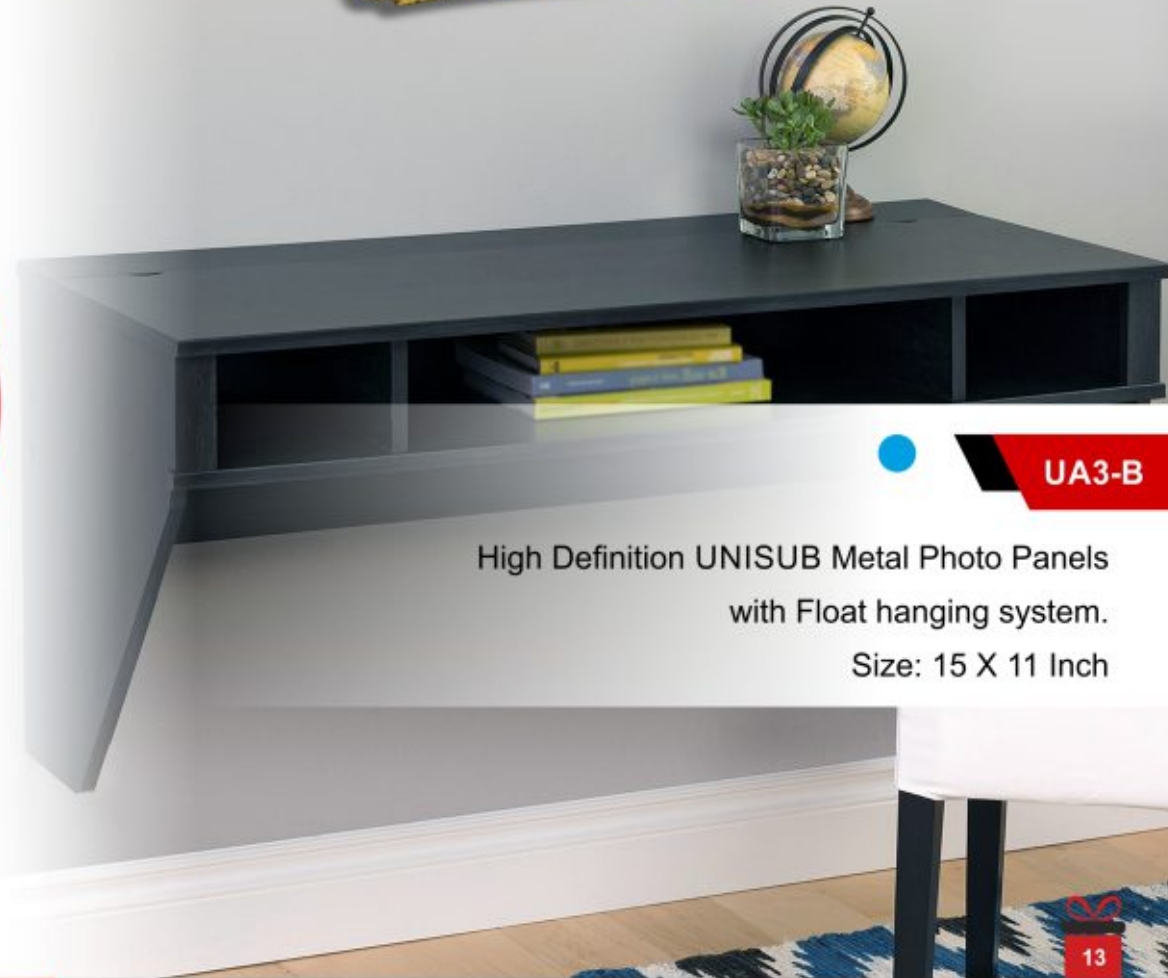

UA3-B

High Definition UNISUB Metal Photo Panels
with Float hanging system.
Size: 15 X 11 Inch